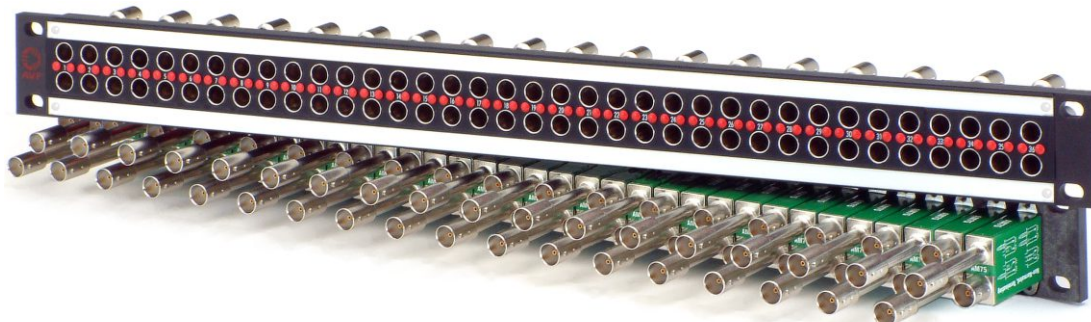

3.0GHz-3Gb/s 2x36 Midsize Video Jackfield

Featuring:

- SuperHD+ 3.0GHz-3Gb/s midsize dual video jacks
- Jacks exceed SMPTE 424M-2006 HDTV specifications
- Life Cycle rating of 30,000
- Made in North America
- Lifetime jack warranty
- Various normalizing & terminating combinations for all applications
- 1, 1.5, & 2RU Mosaic panels

Application:

- HDTV, Serial Digital, Analog

Model Number
 V - D 2 36 E - -

Series
 A Mosaic
 T Mosaic (Black CIS)

Panel Hole Configuration
 24 2 X 24
 32 2 x 32
 36 2 x 36

Rack Space
 1 1 Rack Unit 1.75", 44mm
 15 1.5 Rack Unit 2.62", 66mm
 2 2 Rack Unit 3.50", 89mm

Cable Bar Option
 BZ No Cable Bar
 B21 6.0" [152mm] cable bar, **only available on 2x36 panels, 1.5 & 2RU only*

Installed Jack Type
 AMN75 3.0GHz - 3Gb/s 75Ω Normaled, Terminating, Dual
 AM75 3.0GHz - 3Gb/s 75Ω Non-Normaled, Terminating, Dual
 AMN 3.0GHz - 3Gb/s 75Ω Normaled, Non-Terminating, Dual
 AM 3.0GHz - 3Gb/s 75Ω Non-Normaled, Non-Terminating, Dual
 AMS 3.0GHz - 3Gb/s 75Ω Non-Normaled, Non-Terminating, Singles
 AMS75 3.0GHz - 3Gb/s 75Ω Terminating, Singles
 Z None (empty panel)

Ordering Information

Designation Layouts... www.jackfields.com/support

Popular Models		
Model	Description	
Complete Patchbays - 3.0GHz - 3Gb/s normaled terminating (AMN75)		
AV-D236E1-AMN75-BZ	1RU, 2x36 Captive Screw Panel	36 AMN75 normaled terminating jacks, no cable bar
AV-D236E2-AMN75-BZ	2RU, 2x36 Captive Screw Panel	36 AMN75 normaled terminating jacks, no cable bar
Complete Patchbays - 3.0GHz - 3Gb/s non-normaled terminating (AM75)		
AV-D236E1-AM75-BZ	1RU, 2x36 Captive Screw Panel	36 AM75 non-normaled terminating jacks, no cable bar
AV-D236E2-AM75-BZ	2RU, 2x36 Captive Screw Panel	36 AM75 non-normaled terminating jacks, no cable bar
Empty Panels		
AV-D236E1-Z-BZ	1RU, 2x36 Captive Screw Panel, empty, no cable bar	
AV-D236E2-Z-BZ	2RU, 2x36 Captive Screw Panel, empty, no cable bar	