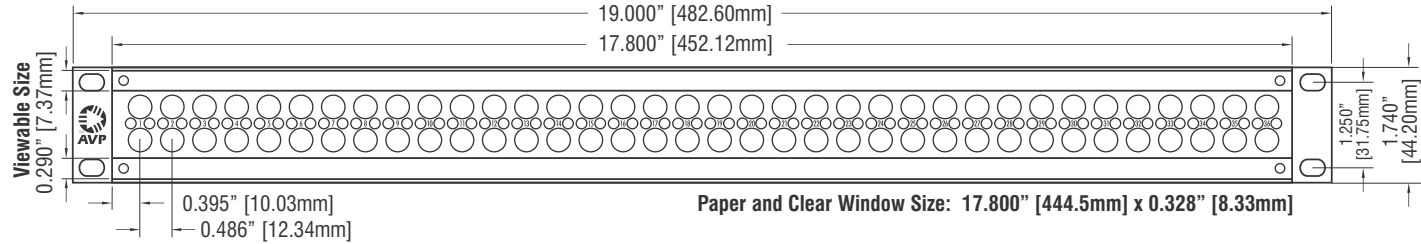

2x36 Position Midsize Video Designation Layouts

1 RU 36 Position AV-D236E1 Series