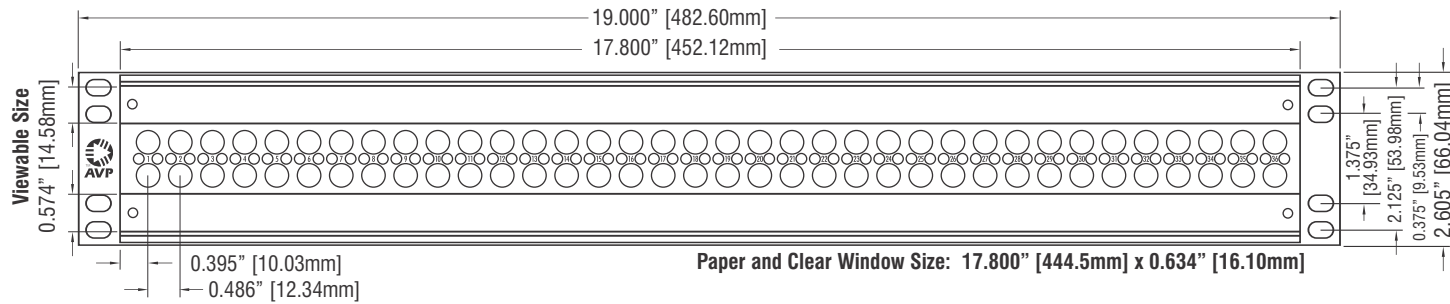

1.5 RU 36 Position AV-D236E15 Series