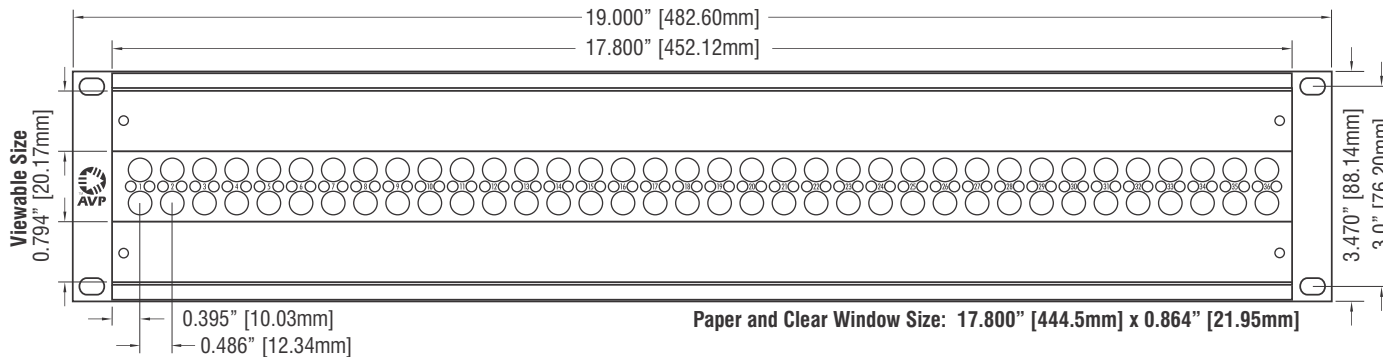

Connectors meet or exceed 3Gb/s and utilize BELDEN 4.5GHz HD-SDI Precision Video Cable

2x36 Position Midsize Video Designation Layouts

1 RU 36 Position AV-D236E1 Series

1.5 RU 36 Position AV-D236E15 Series